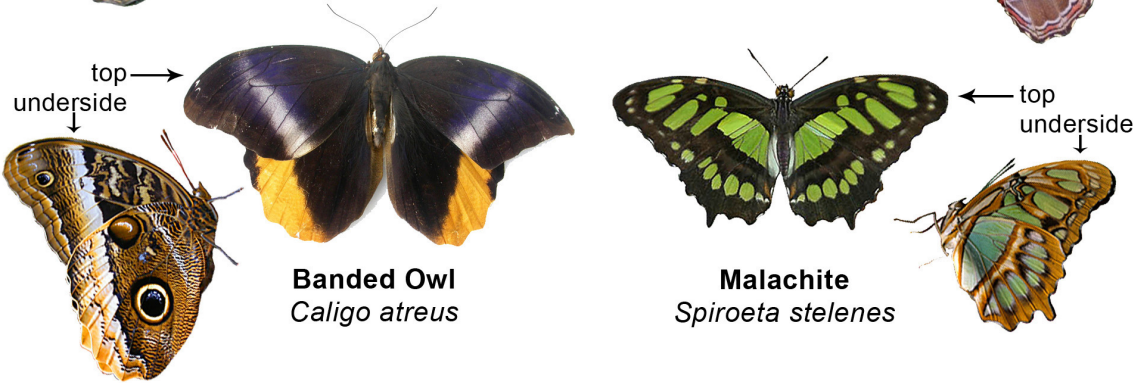

Lewis Ginter Botanical Garden

BUTTERFLIES LIVE!

May 22 through October 11

Giant Owl
Caligo eurilochus

Blue Morpho
Morpho peleides

Banded Owl
Caligo atreus

Malachite
Spiroeta stelenes

Banded Purple Wing
Myscelia cyaniris

Images courtesy of the
Cleveland Botanical
Garden

Lewis Ginter Botanical Garden

BUTTERFLIES LIVE!

May 22 through October 11

Hecales Longwing
Heliconius hecale

Blue and White Longwing

Zebra Longwing
Heliconius charitonia

Polydamus Swallowtail
Battus polydamus

The same butterfly may look very different depending on wing position:

underside view
wings folded up

top view
wings out

top view
wings half-folded

Red Cattleheart
Parides photinus