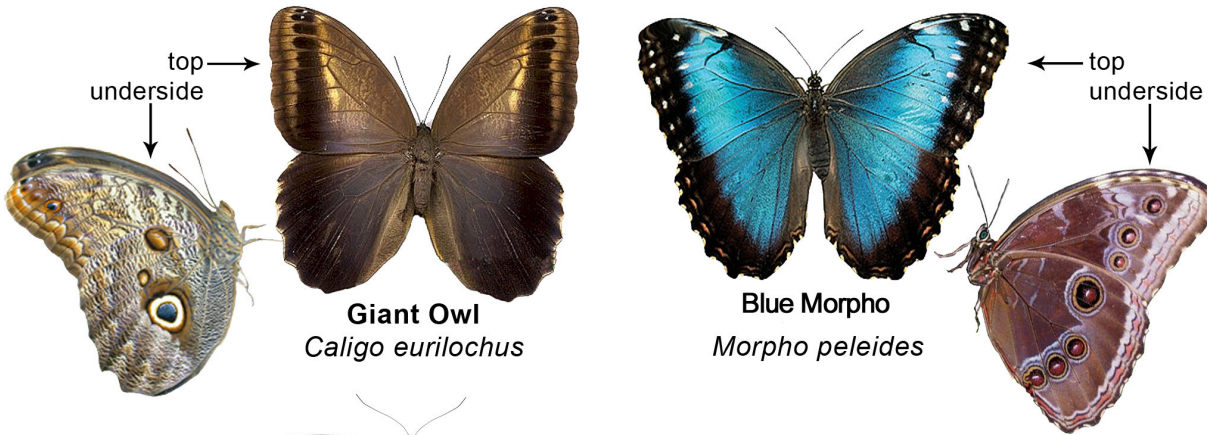

Lewis Ginter Botanical Garden

BUTTERFLIES LIVE!

May 22 through October 11

Giant Owl
Caligo eurilochus

Blue Morpho
Morpho peleides

Banded Owl
Caligo atreus

Malachite
Spiroeta stelenes

Banded Purple Wing
Myscelia cyaniris

Images courtesy of the
Cleveland Botanical
Garden

Lewis Ginter Botanical Garden

BUTTERFLIES LIVE!

May 22 through October 11

Hecales Longwing
Heliconius hecale

Blue and White Longwing

Zebra Longwing
Heliconius charitonia

Polydamus Swallowtail
Battus polydamus

The same butterfly may look very different depending on wing position:

underside view
wings folded up

top view
wings out

top view
wings half-folded

Red Cattleheart
Parides photinus