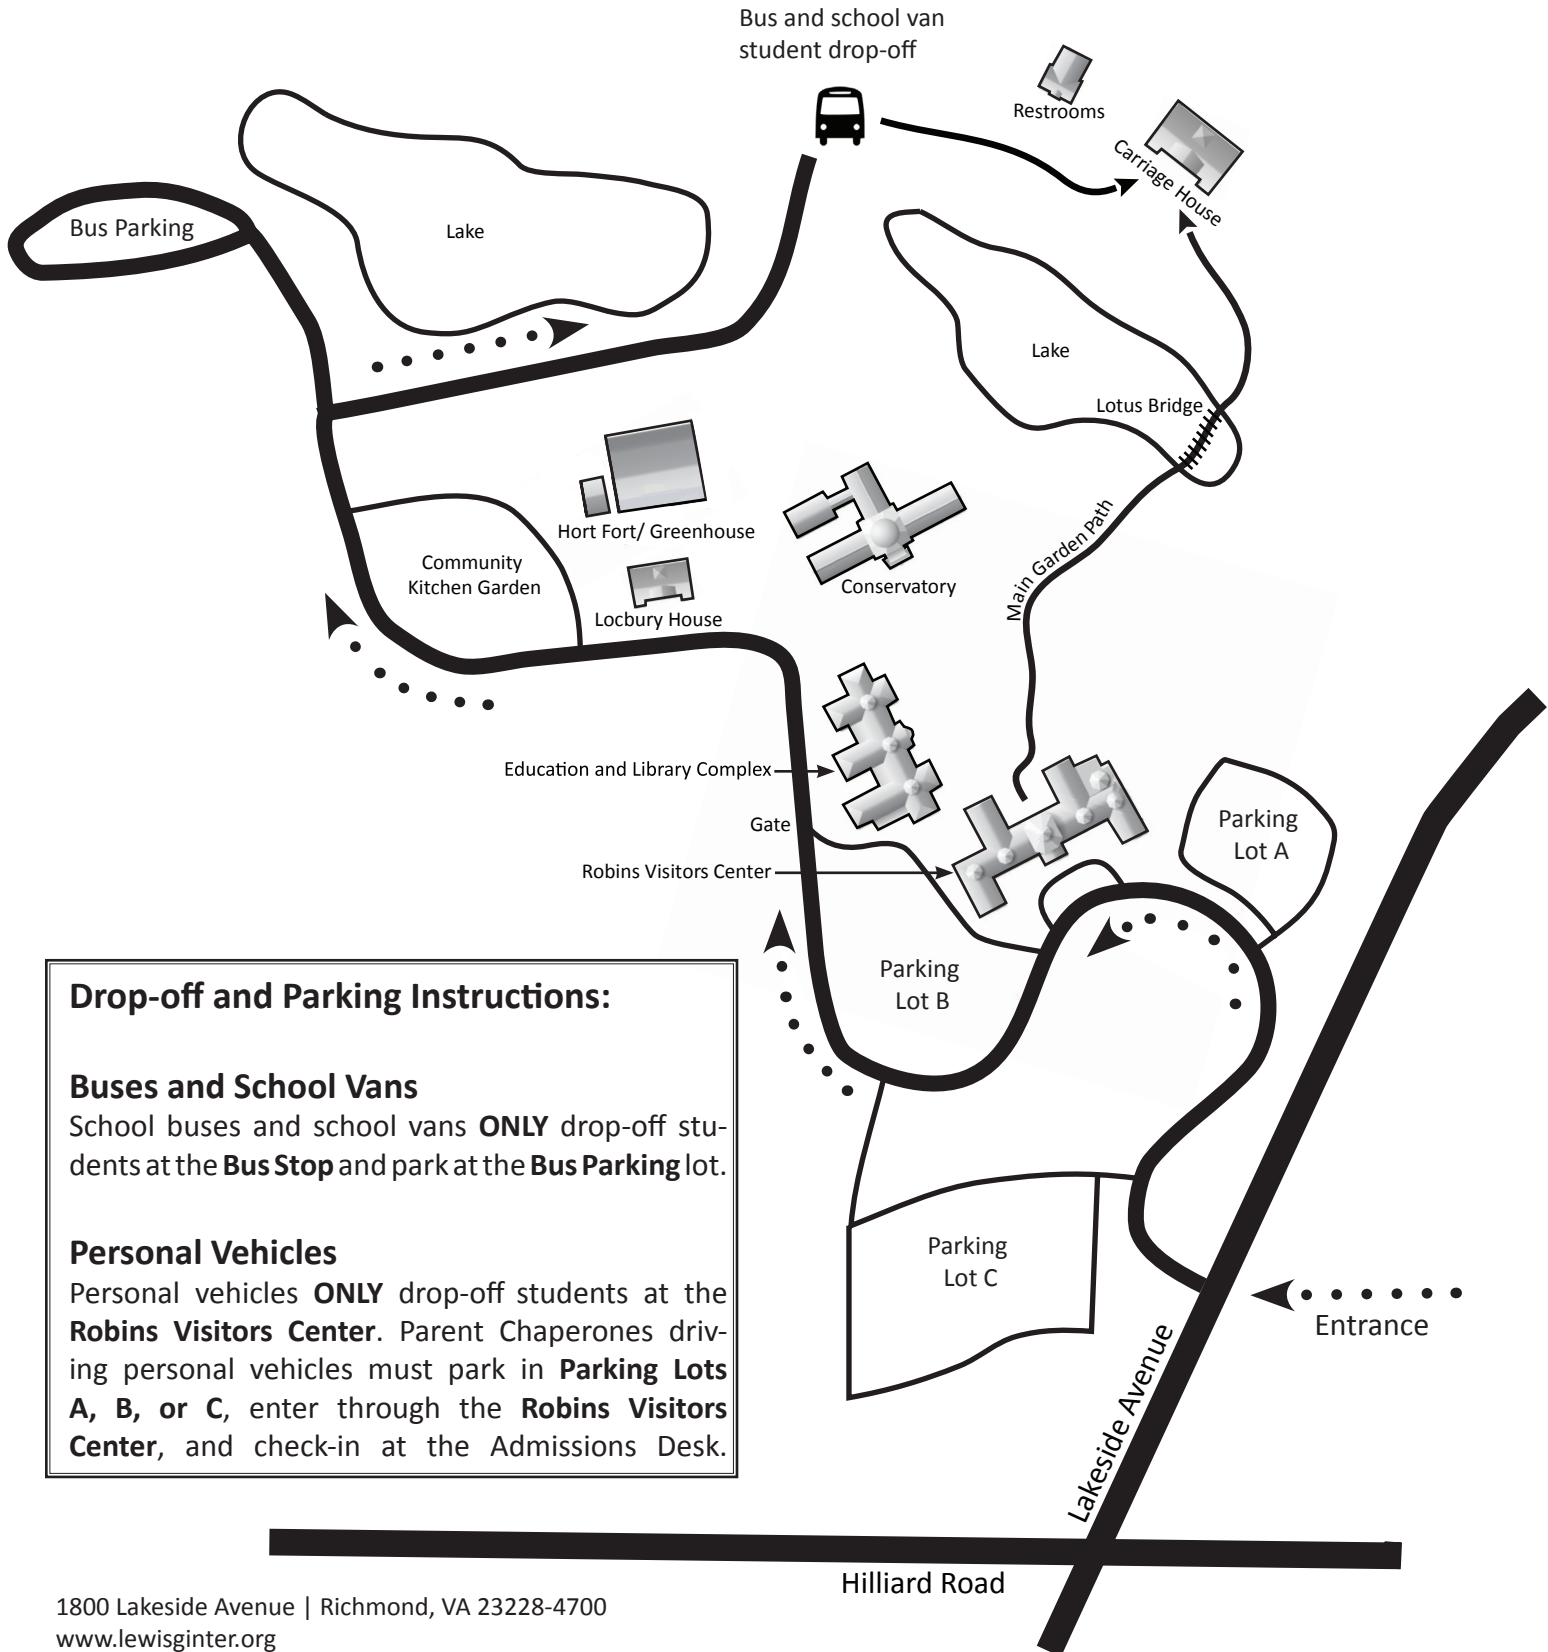

Lewis Ginter Botanical Garden Student Drop-off and Parking

If you are running late on the day of your program, or are unable to attend your scheduled program, please call the Children's Garden Educators and leave a message at 804-262-9887 x239.

Drop-off and Parking Instructions:

Buses and School Vans
School buses and school vans **ONLY** drop-off students at the **Bus Stop** and park at the **Bus Parking** lot.

Personal Vehicles
Personal vehicles **ONLY** drop-off students at the **Robins Visitors Center**. Parent Chaperones driving personal vehicles must park in **Parking Lots A, B, or C**, enter through the **Robins Visitors Center**, and check-in at the Admissions Desk.