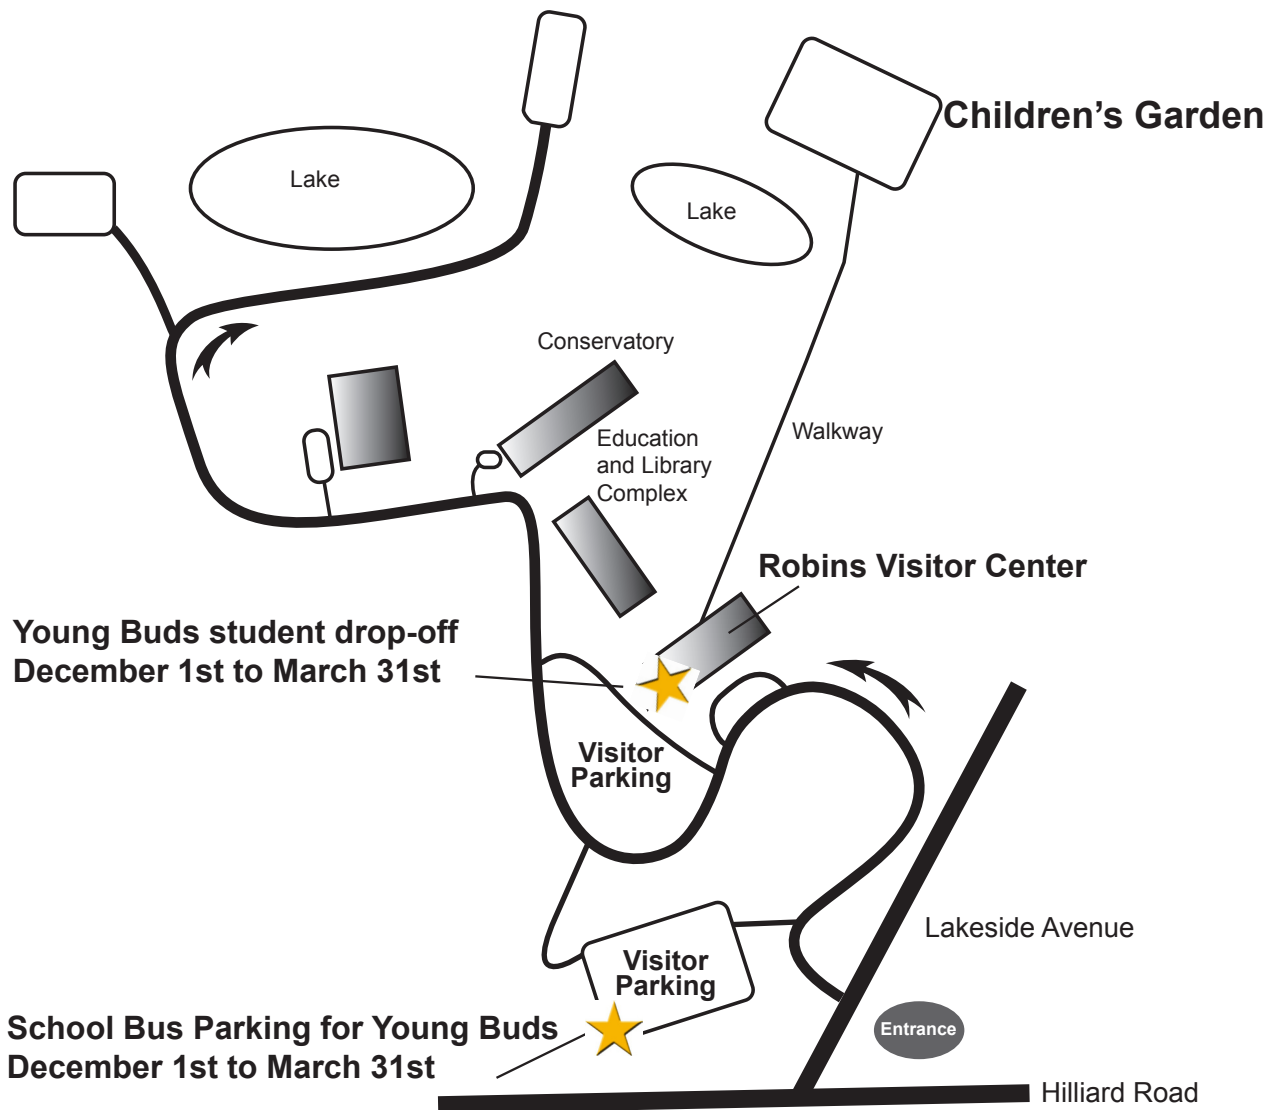

Lewis Ginter Botanical Garden

Student Drop-off and Parking for Young Buds Programs December 1st 2010 to March 31st 2011

Buses and School Vans

School buses and school vans drop-off students at the **Robins Visitor Center** and park at the designated **Bus Parking** area noted in the map below. Classes will be in the Education and Library Complex.

Personal Vehicles

Students arriving in personal vehicles for a Children's Garden program must be dropped off at the **Robins Visitor Center**. Parent chaperones driving personal vehicles must park in **Visitor Parking** and enter through the **Robins Visitor Center**.