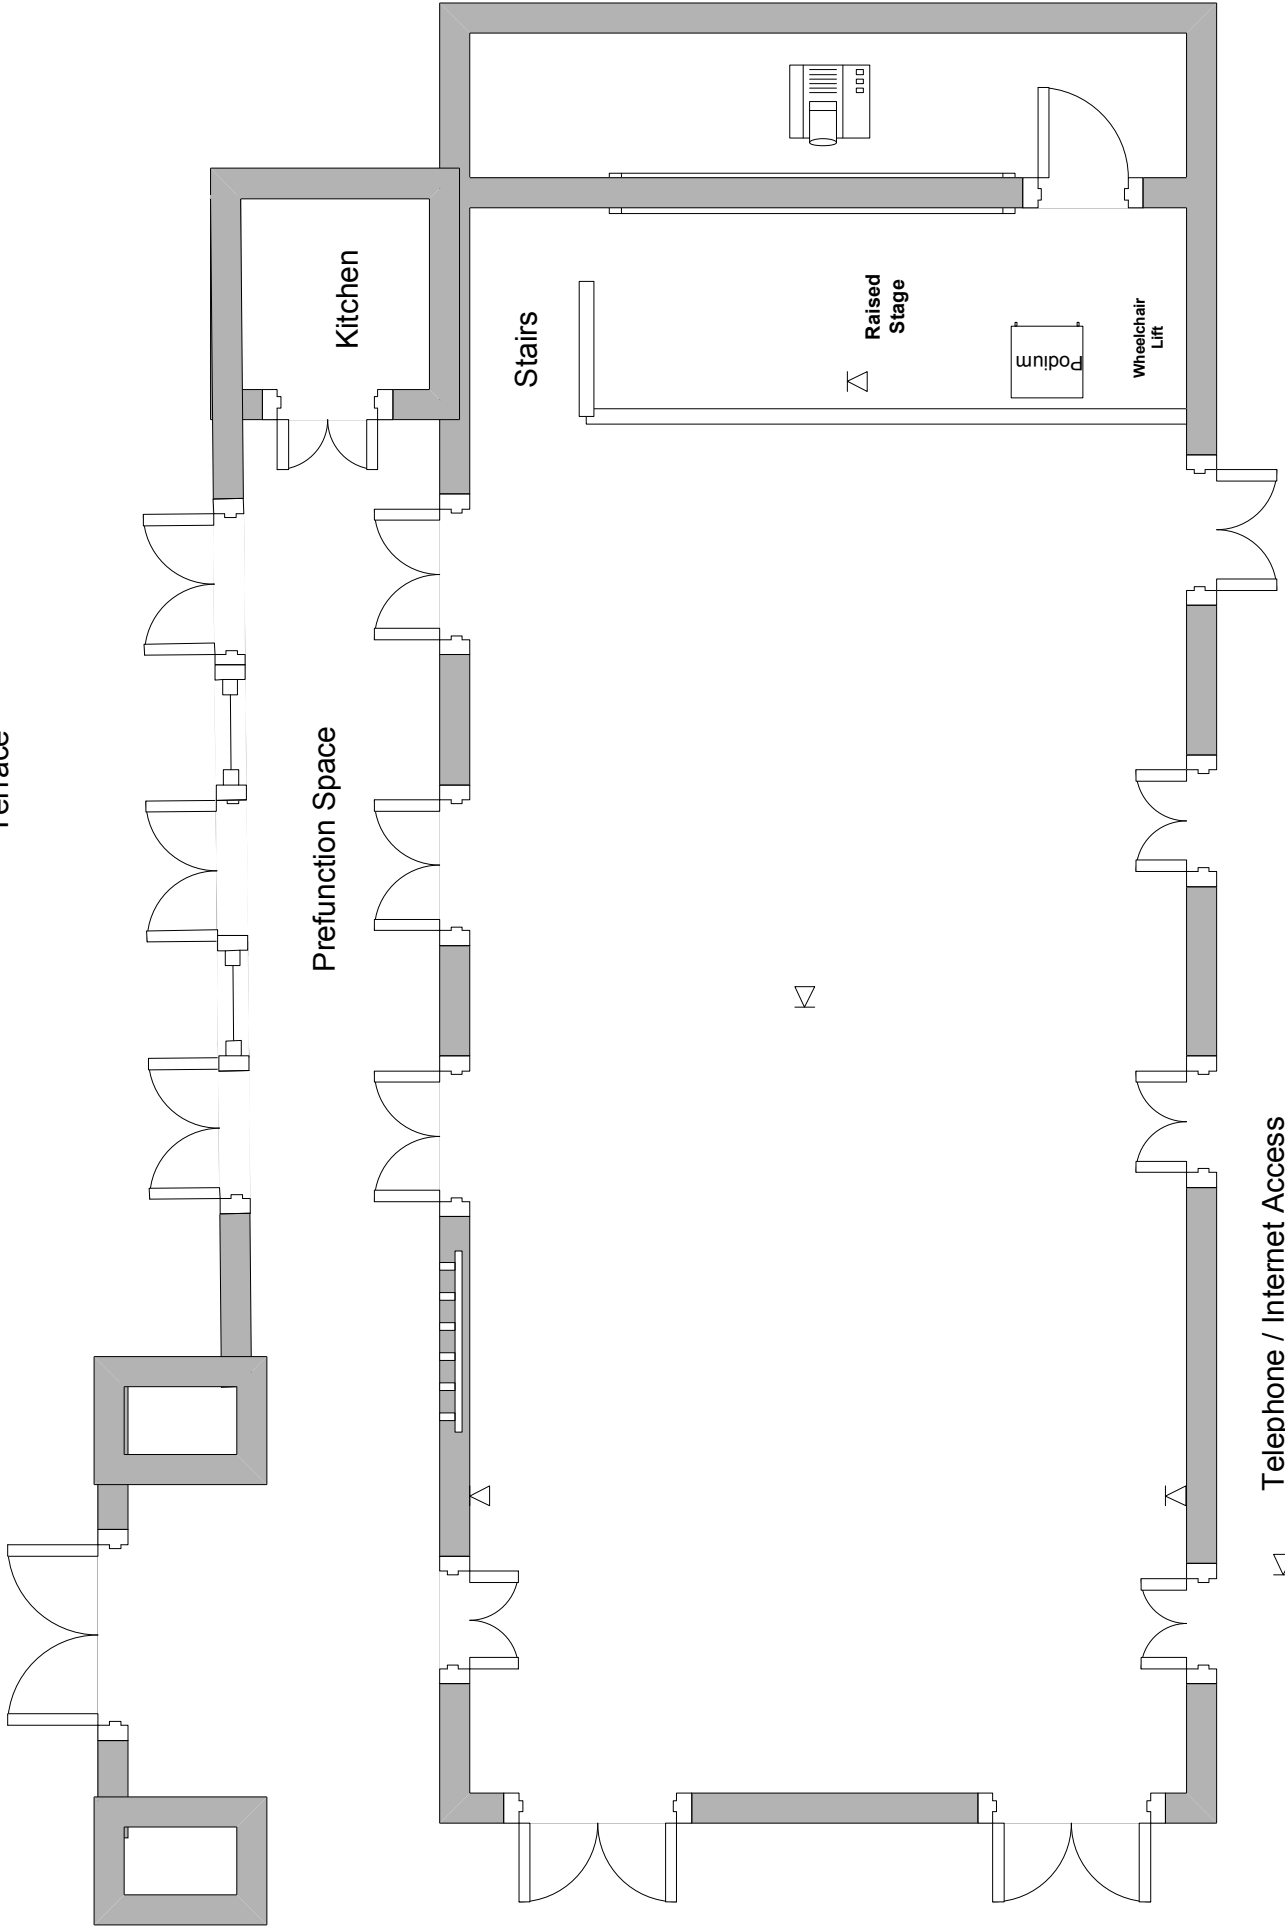

EDUCATION AND LIBRARY COMPLEX / Full Auditorium

Auditorium in Education and Library Complex
2,448 sq. ft

Terrace

Prefunction Space

Kitchen

Stairs

Raised Stage

Podium

Wheelchair Lift

Telephone / Internet Access
Available