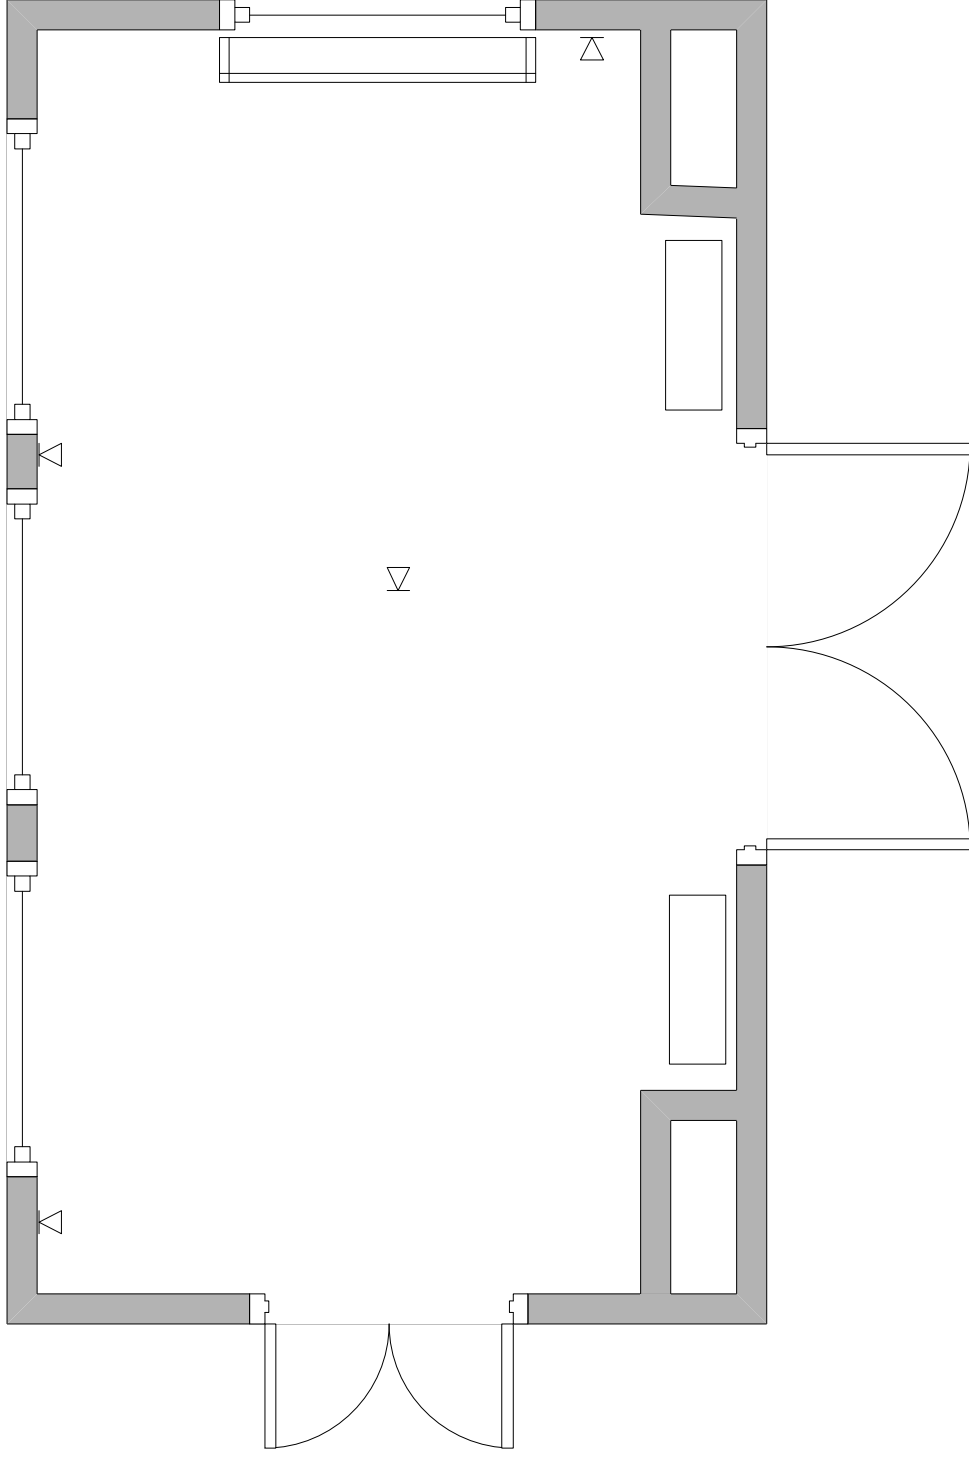

EDUCATION AND LIBRARY COMPLEX / The Azalea Room

767 sq. ft.

36.5 x 21 ft, ceiling height 15 ft.

The Azalea Room  
Terrace

△ Phone/ Internet  
Connection Available